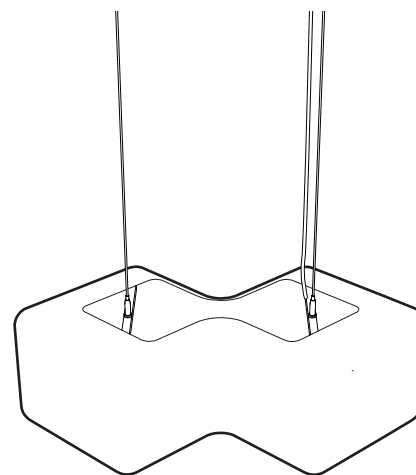

TOFFOLI LED PENDANT LAMP I

Top

Bottom

TOFFOLI LED PENDANT LAMP I

MIRROR FINISH STAINLESS STEEL, PAINTED WHITE INSIDE, TWO LED LIGHT BULBS
H 250 X W 800 X D 450 MM [H 9 7/8 X W 31 1/2 X D 17 3/4 IN.], 11KG [24.25LB]
DESIGNED IN NEW YORK AND MANUFACTURED BY MIYAKEKOGEI IN OSAKA, JAPAN