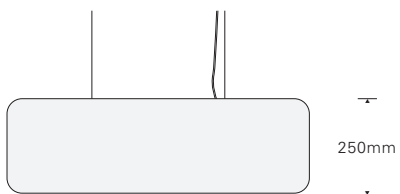

TOFFOLI LED PENDANT LAMP I

Top

Bottom

TOFFOLI LED PENDANT LAMP I

MIRROR FINISH STAINLESS STEEL, PAINTED WHITE INSIDE, TWO LED LIGHT BULBS
H 250 X W 800 X D 450 MM [H 9 7/8 X W 31 1/2 X D 17 3/4 IN.], 11KG [24.25LB]
DESIGNED IN NEW YORK AND MANUFACTURED BY MIYAKEKOGEI IN OSAKA, JAPAN