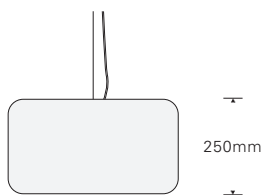

TOFFOLI LED PENDANT LAMP I

Top

Bottom

TOFFOLI LED PENDANT LAMP I

MIRROR FINISH STAINLESS STEEL, PAINTED WHITE INSIDE, TWO LED LIGHT BULBS
H 250 X W 800 X D 450 MM [H 9 7/8 X W 31 1/2 X D 17 3/4 IN.], 11KG [24.25LB]
DESIGNED IN NEW YORK AND MANUFACTURED BY MIYAKEKOGEI IN OSAKA, JAPAN