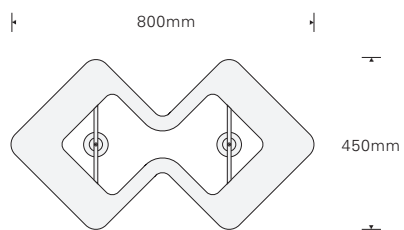

TOFFOLI LED PENDANT LAMP I

Top

Bottom

TOFFOLI LED PENDANT LAMP I

MIRROR FINISH STAINLESS STEEL, PAINTED WHITE INSIDE, TWO LED LIGHT BULBS
H 250 X W 800 X D 450 MM [H 9 7/8 X W 31 1/2 X D 17 3/4 IN.], 11KG [24.25LB]
DESIGNED IN NEW YORK AND MANUFACTURED BY MIYAKEKOGEI IN OSAKA, JAPAN