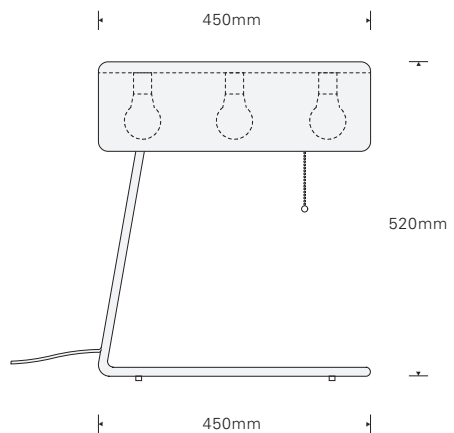

**TOFFOLI LED TABLE LAMP**

**TOFFOLI LED TABLE LAMP**

PAINTED STAINLESS STEEL SHADE, GOLD PLATED STAINLESS STEEL BASE, THREE LED LIGHT BULBS  
H 520 X W 450 X D 195 MM [H 20 1/2 X W 17 3/4 X D 7 3/4 IN.], 9KG [19.80LB]  
DESIGNED IN NEW YORK AND MANUFACTURED BY MIYAKEKOGEI IN OSAKA, JAPAN