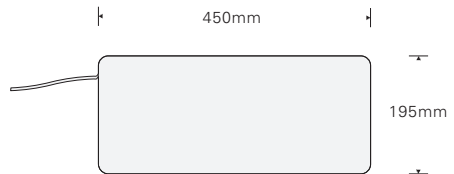

**TOFFOLI LED TABLE LAMP**

**TOFFOLI LED TABLE LAMP**

PAINTED STAINLESS STEEL SHADE, GOLD PLATED STAINLESS STEEL BASE, THREE LED LIGHT BULBS  
H 520 X W 450 X D 195 MM [H 20 1/2 X W 17 3/4 X D 7 3/4 IN.], 9KG [19.80LB]  
DESIGNED IN NEW YORK AND MANUFACTURED BY MIYAKEKOGEI IN OSAKA, JAPAN