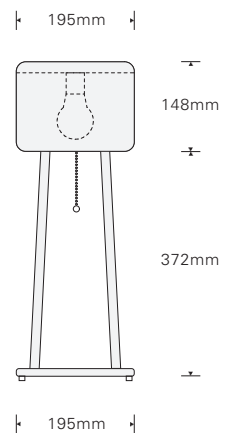

**TOFFOLI LED TABLE LAMP**

**TOFFOLI LED TABLE LAMP**

PAINTED STAINLESS STEEL SHADE, GOLD PLATED STAINLESS STEEL BASE, THREE LED LIGHT BULBS  
H 520 X W 450 X D 195 MM [H 20 1/2 X W 17 3/4 X D 7 3/4 IN.], 9KG [19.80LB]  
DESIGNED IN NEW YORK AND MANUFACTURED BY MIYAKEKOGEI IN OSAKA, JAPAN