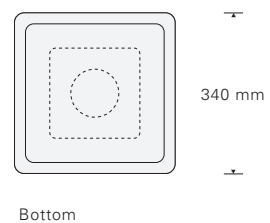

TOFFOLI LED PENDANT LAMP II

TOFFOLI LED PENDANT LAMP II

MIRROR FINISH STAINLESS STEEL, PAINTED WHITE INSIDE, ONE LED LIGHT BULB
H 420 X W 340 X D 340 MM [H 16 1/2 X W 13 3/8 X D 13 3/8 IN.], 7KG [15.50LB]
DESIGNED IN NEW YORK AND MANUFACTURED BY MIYAKEKOGEI IN OSAKA, JAPAN