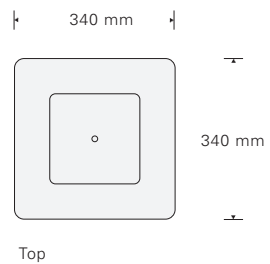

TOFFOLI LED PENDANT LAMP II

TOFFOLI LED PENDANT LAMP II

MIRROR FINISH STAINLESS STEEL, PAINTED WHITE INSIDE, ONE LED LIGHT BULB
H 420 X W 340 X D 340 MM [H 16 1/2 X W 13 3/8 X D 13 3/8 IN.], 7KG [15.50LB]
DESIGNED IN NEW YORK AND MANUFACTURED BY MIYAKEKOGEI IN OSAKA, JAPAN