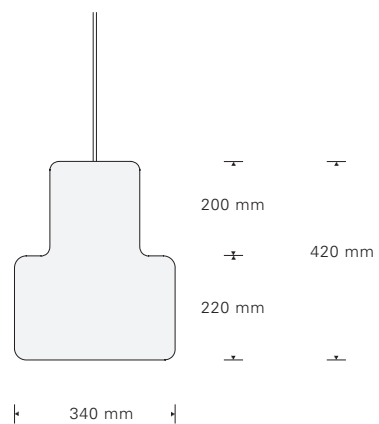

TOFFOLI LED PENDANT LAMP II

TOFFOLI LED PENDANT LAMP II

MIRROR FINISH STAINLESS STEEL, PAINTED WHITE INSIDE, ONE LED LIGHT BULB
H 420 X W 340 X D 340 MM [H 16 1/2 X W 13 3/8 X D 13 3/8 IN.], 7KG [15.50LB]
DESIGNED IN NEW YORK AND MANUFACTURED BY MIYAKEKOGEI IN OSAKA, JAPAN