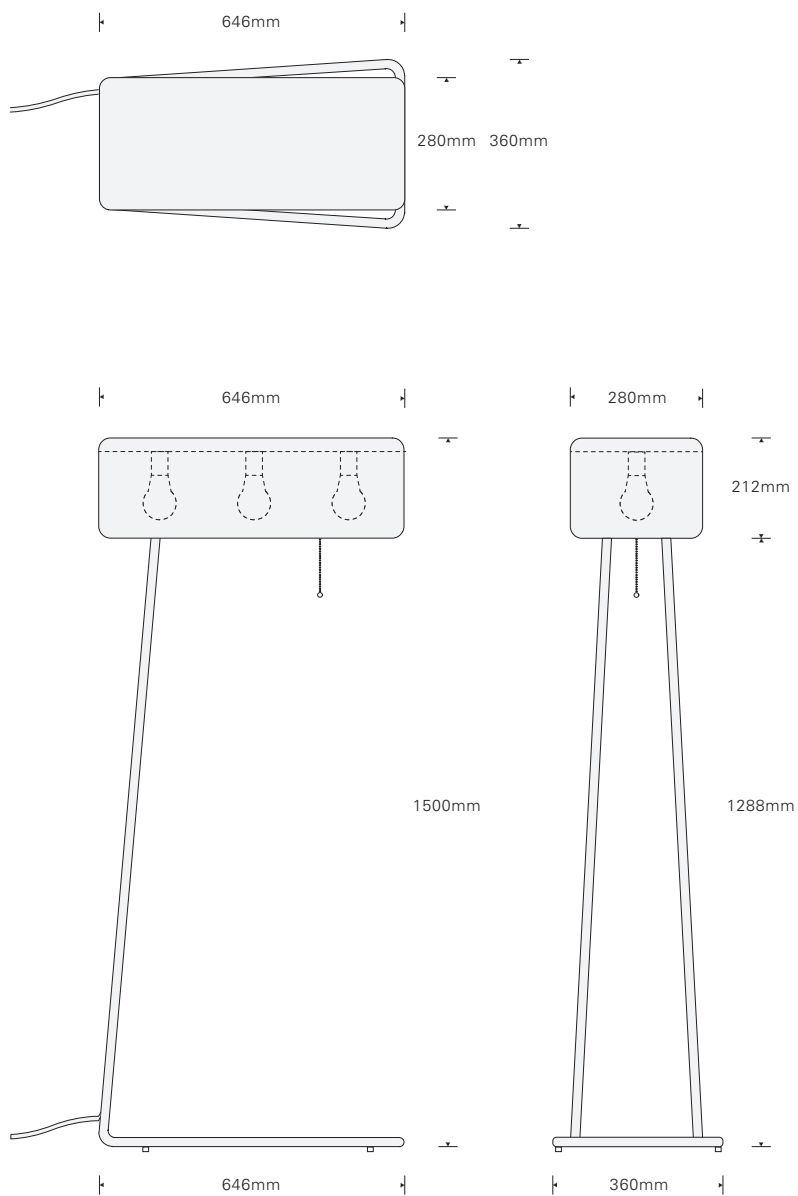

**TOFFOLI LED FLOOR LAMP**

**TOFFOLI LED FLOOR LAMP**

PAINTED STAINLESS STEEL SHADE, GOLD PLATED STAINLESS STEEL BASE, THREE LED LIGHT BULBS  
H 1500 X W 646 X D 360 MM [H 59 X W 25 1/2 X D 11 IN.], 18KG [39.50LB]  
DESIGNED IN NEW YORK AND MANUFACTURED BY MIYAKEKOGEI IN OSAKA, JAPAN