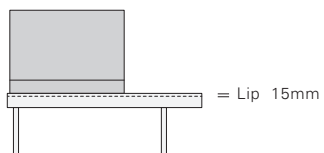

**TOFFOLI SOFA single**

Frame: powder coat steel

Fabric: wool 30% & acrylic 70%

Off White

Blue

Ochre

Navy & Brown

Medium Gray