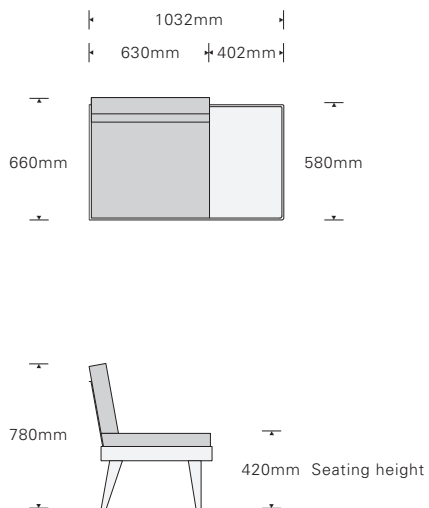

Frame: powder coat steel

Fabric: wool 30% & acrylic 70%

TOFFOLI SOFA single

POWDER COAT STEEL, HIGH DENSITY FOAM, FABRIC

H 780 X W 1032 X D 660 MM [H 30 3/4 X W 40 5/8 X D 26 IN.], 31.4KG [69LB]

DESIGNED IN NEW YORK AND MANUFACTURED BY MIYAKEKOGEI IN OSAKA, JAPAN