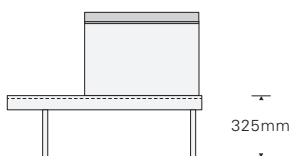

Frame: powder coat steel

Fabric: wool 30% & acrylic 70%