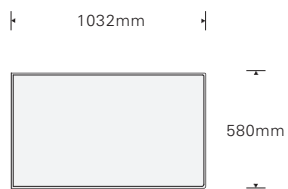

TOFFOLI LOW TABLE single

TOFFOLI LOW TABLE single

POWDER COAT STEEL

H 325 X W 1032 X D 580 MM [H 12 3/4 X W 40 5/8 X D 22 7/8 IN.], 24KG [53LB]

DESIGNED IN NEW YORK AND MANUFACTURED BY MIYAKEKOGEI IN OSAKA, JAPAN